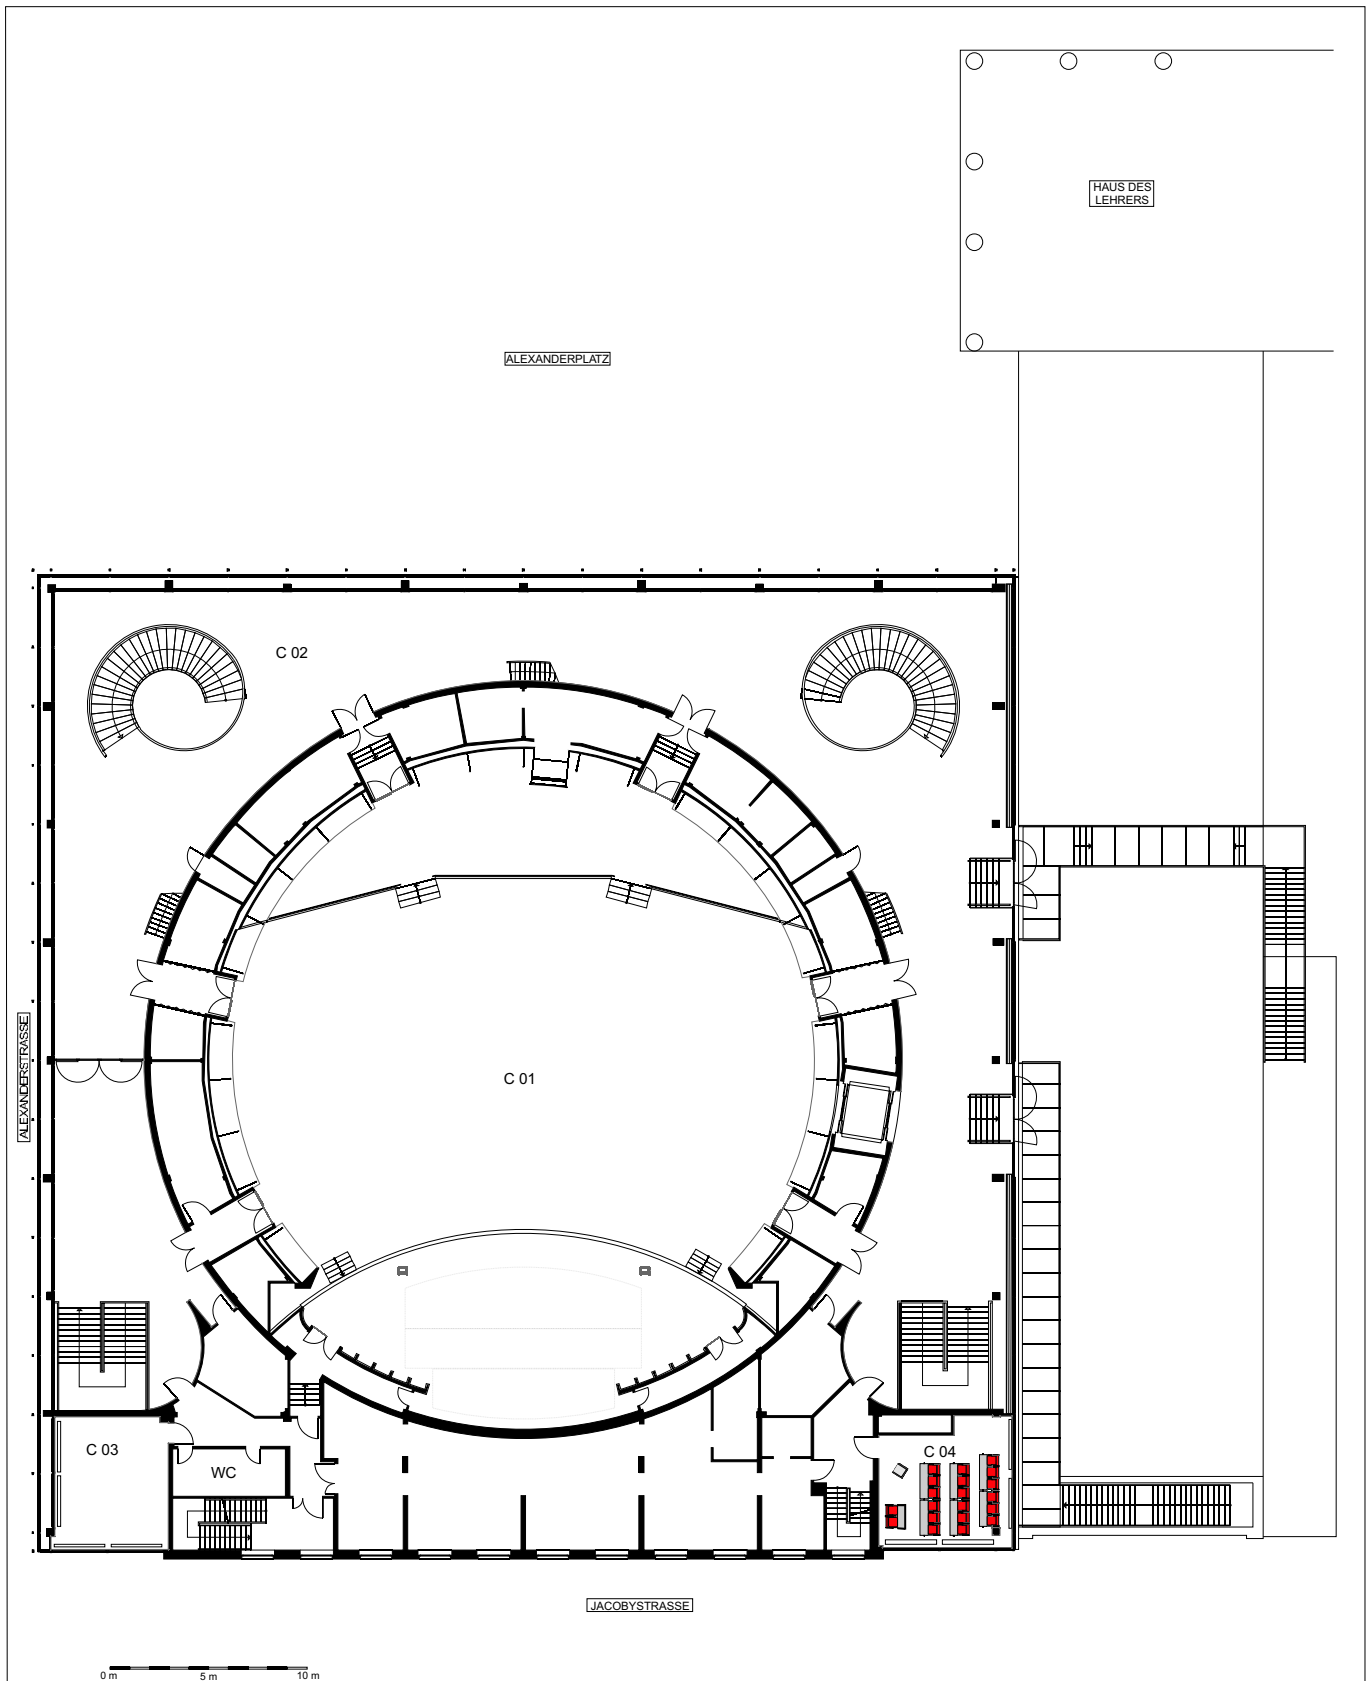

Room	Seating	Utilisation of room	Client/Organizer of the event:	Project/Event:
C 04	18 classroom style			bcc berliner congress center bcc Berliner Congress Center GmbH Alexanderstraße 11, 10178 Berlin Tel. 0049 (030) 23 80 67 50 Fax 0049 (030) 23 80 68 34 E-Mail: info@bcc-berlin.de www.bcc-berlin.de
			Date of event:	
			Level C	
			State of planning:	
			Most recent amendment and verification by:	
			Subject to change. All measures are to be checked on site.	
			This drawing is property of the bcc Berliner Congress Center GmbH. It is proprietary and may not be duplicated or used without explicit permission.