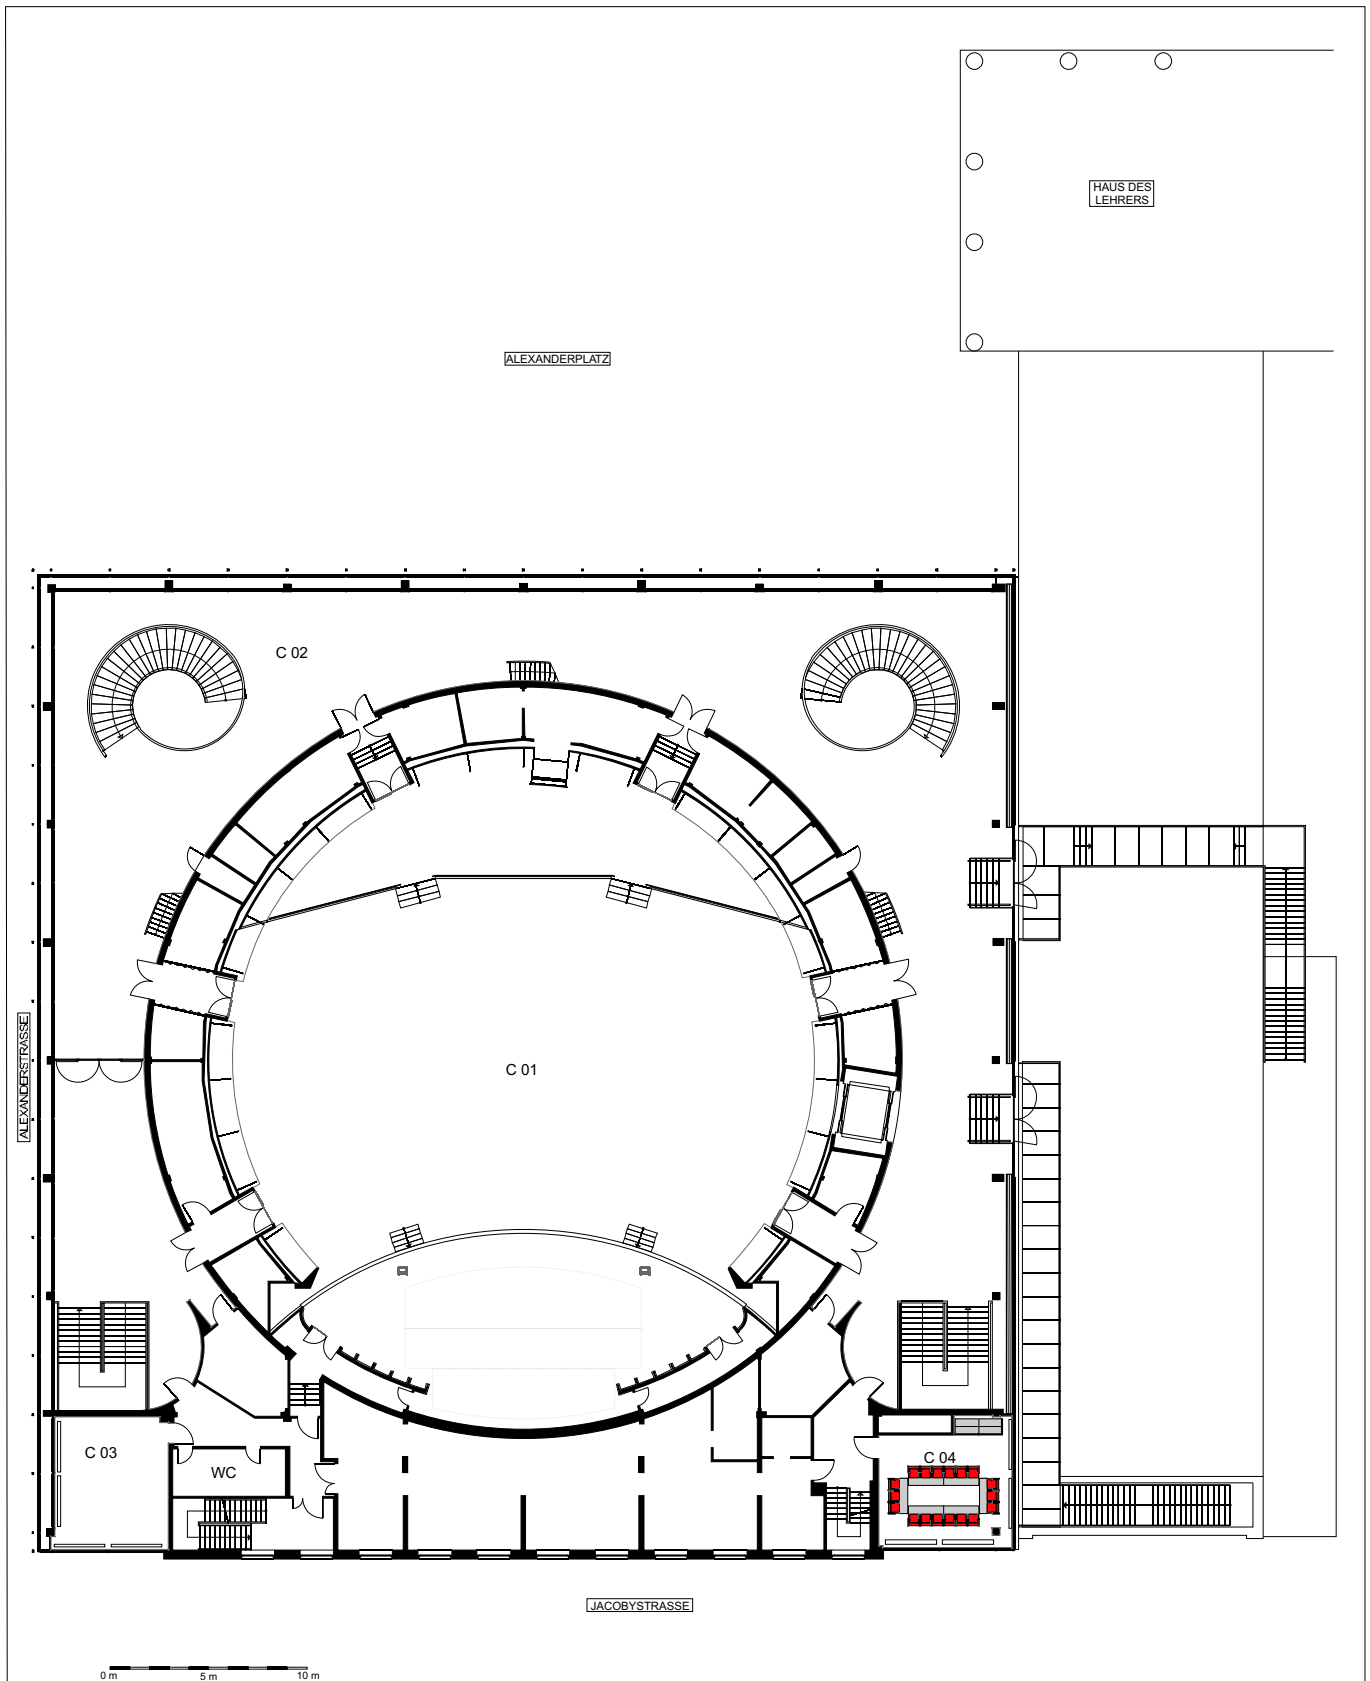

Raum	Bestuhlung	Raumnutzung	Kunde/Veranstalter:	Projekt/Veranstaltung:
C 04	18 im Karree			bcc berliner congress center bcc Berliner Congress Center GmbH Alexanderstraße 11, 10178 Berlin Tel. 0049 (030) 23 80 67 50 Fax 0049 (030) 23 80 68 34 E-Mail: info@bcc-berlin.de www.bcc-berlin.de
			Datum der Veranstaltung:	
			Ebene C	
			Planungsstand:	
			Zuletzt bearbeitet und geprüft von:	
			Änderungen vorbehalten. Alle Maße sind vor Ort zu überprüfen. Diese Zeichnung ist Eigentum der bcc Berliner Congress Center GmbH. Sie ist urheberrechtlich geschützt und darf nur mit ausdrücklicher Genehmigung weiterverbreitet oder genutzt werden.