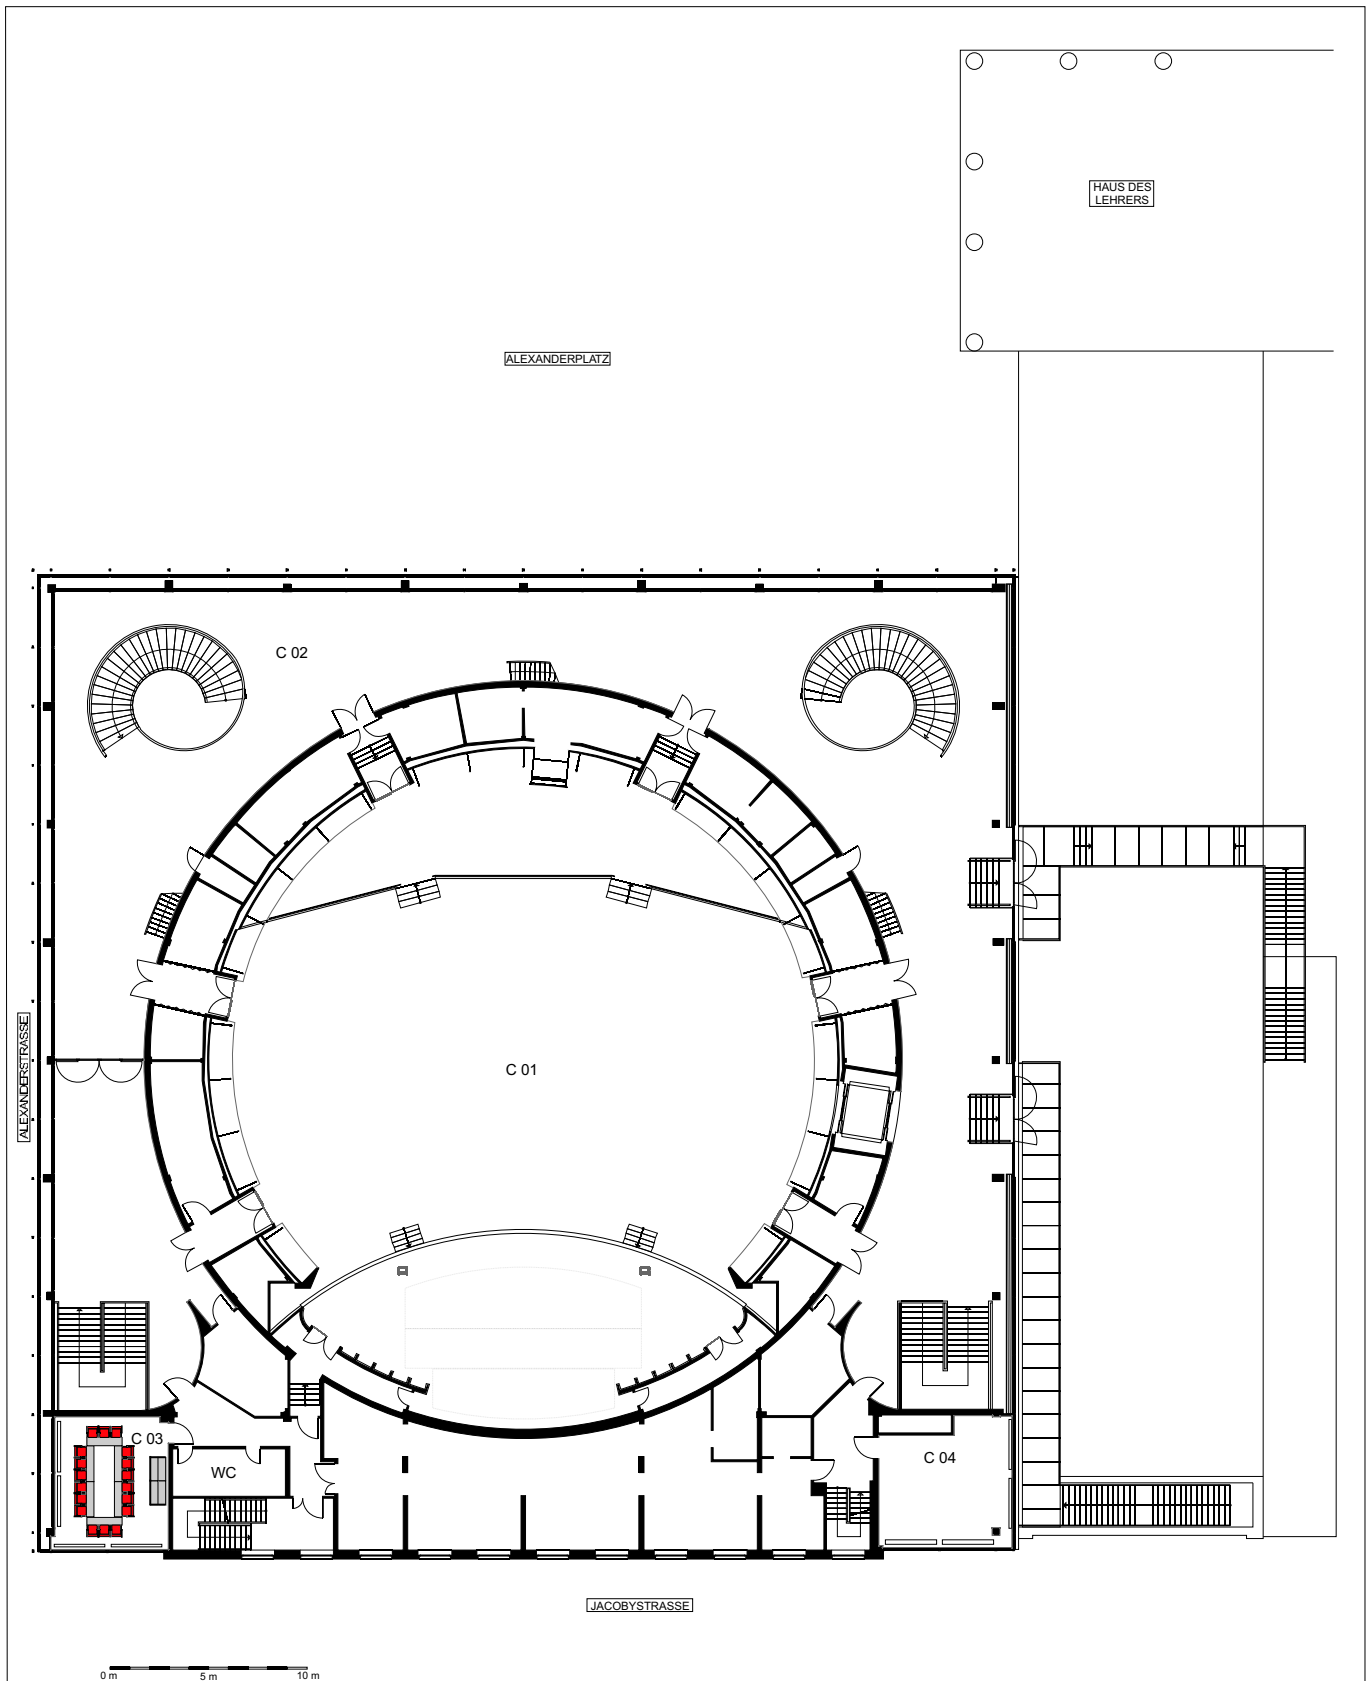

Raum	Bestuhlung	Raumnutzung	Kunde/Veranstalter:	Projekt/Veranstaltung:
C 03	18 im Karree			bcc berliner congress center bcc Berliner Congress Center GmbH Alexanderstraße 11, 10178 Berlin Tel. 0049 (030) 23 80 67 50 Fax 0049 (030) 23 80 68 34 E-Mail: info@bcc-berlin.de www.bcc-berlin.de
			Datum der Veranstaltung:	
			Ebene C	
			Planungsstand:	
			Zuletzt bearbeitet und geprüft von:	
			Änderungen vorbehalten. Alle Maße sind vor Ort zu überprüfen. Diese Zeichnung ist Eigentum der bcc Berliner Congress Center GmbH. Sie ist urheberrechtlich geschützt und darf nur mit ausdrücklicher Genehmigung weiterverbreitet oder genutzt werden.