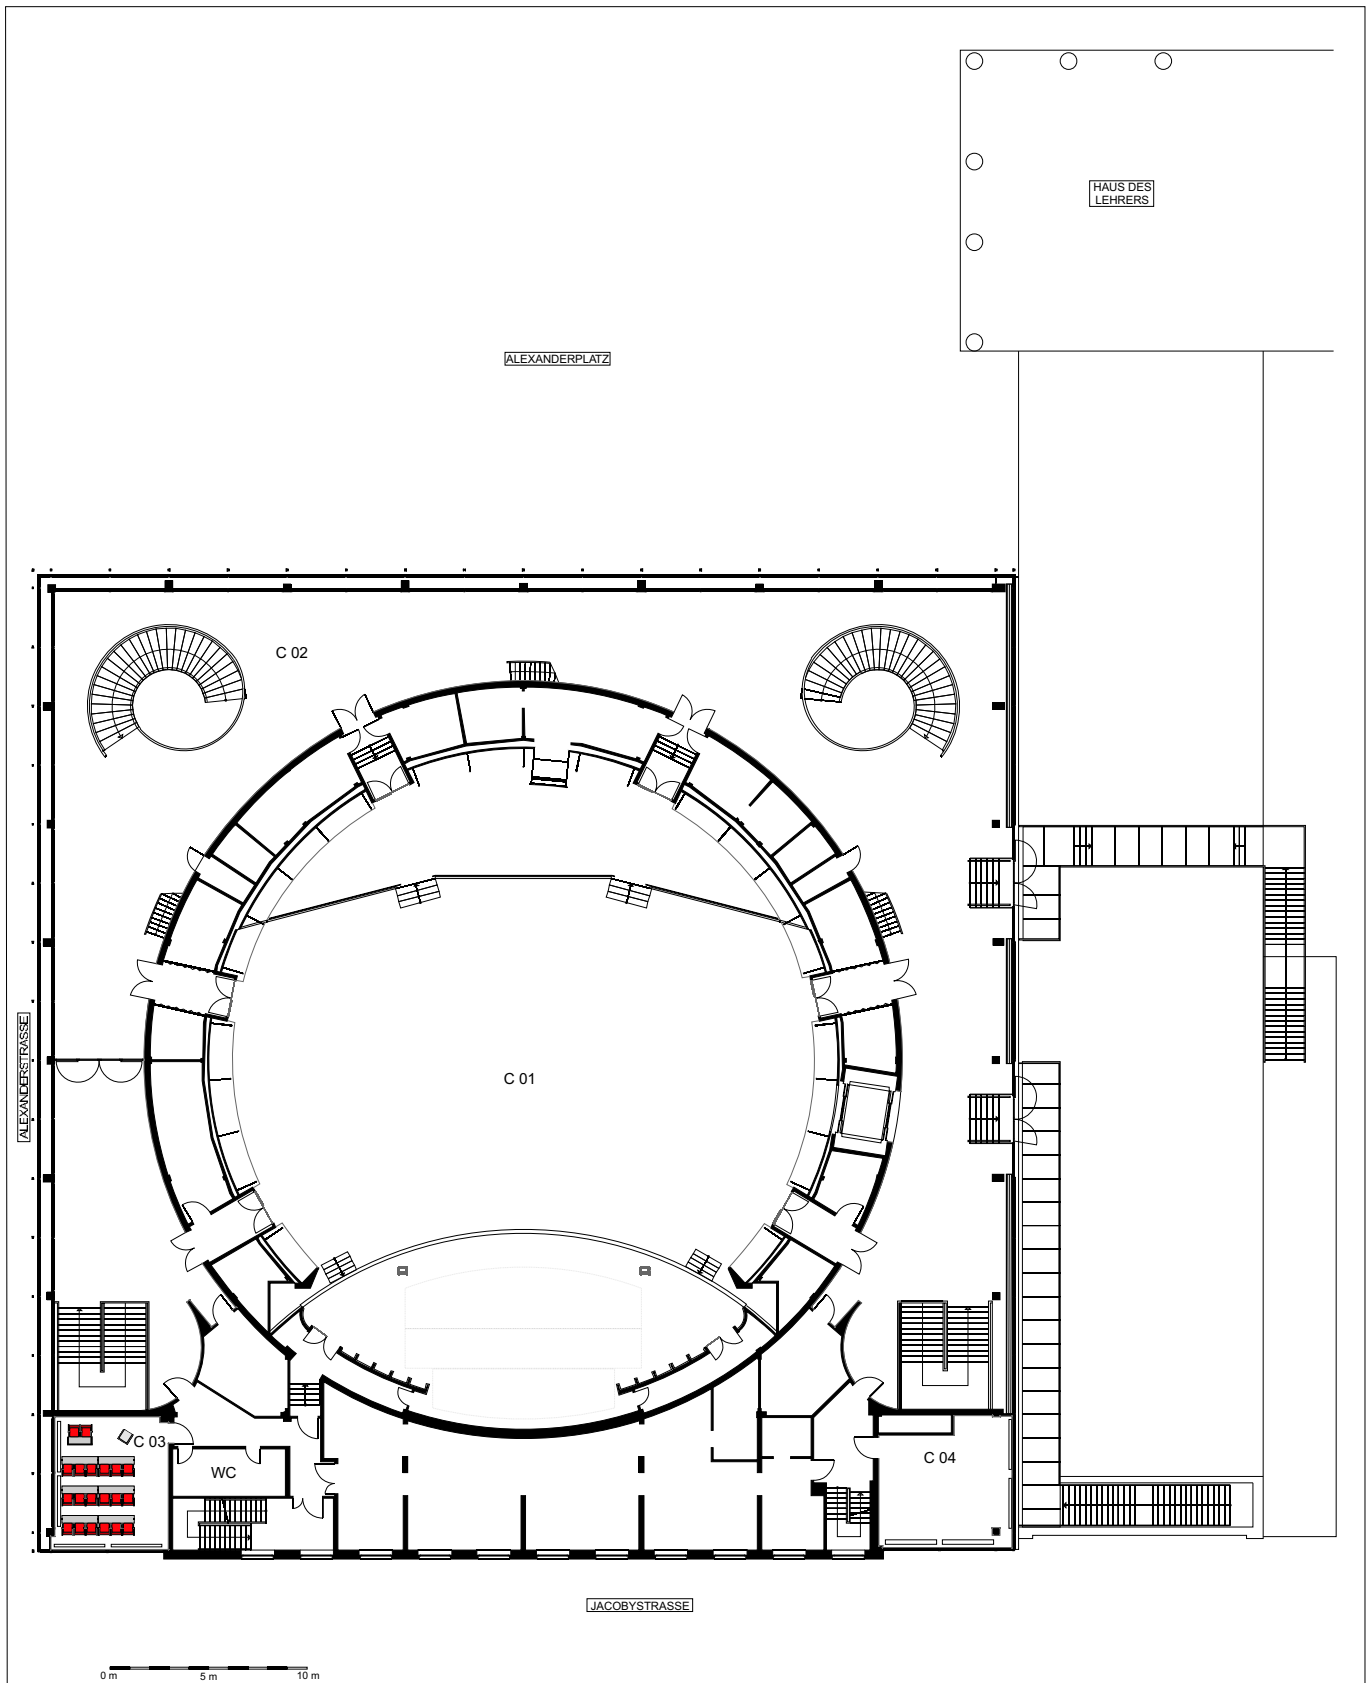

Room	Seating	Utilisation of room	Client/Organizer of the event:	Project/Event:
C 03	18 classroom style			berliner congress center bcc Berliner Congress Center GmbH Alexanderstraße 11, 10178 Berlin Tel. 0049 (030) 23 80 67 50 Fax 0049 (030) 23 80 68 34 E-Mail: info@bcc-berlin.de www.bcc-berlin.de
			Date of event:	
			Level C	
			State of planning:	
			Most recent amendment and verification by:	
			Subject to change. All measures are to be checked on site.	
			This drawing is property of the bcc Berliner Congress Center GmbH. It is proprietary and may not be duplicated or used without explicit permission.