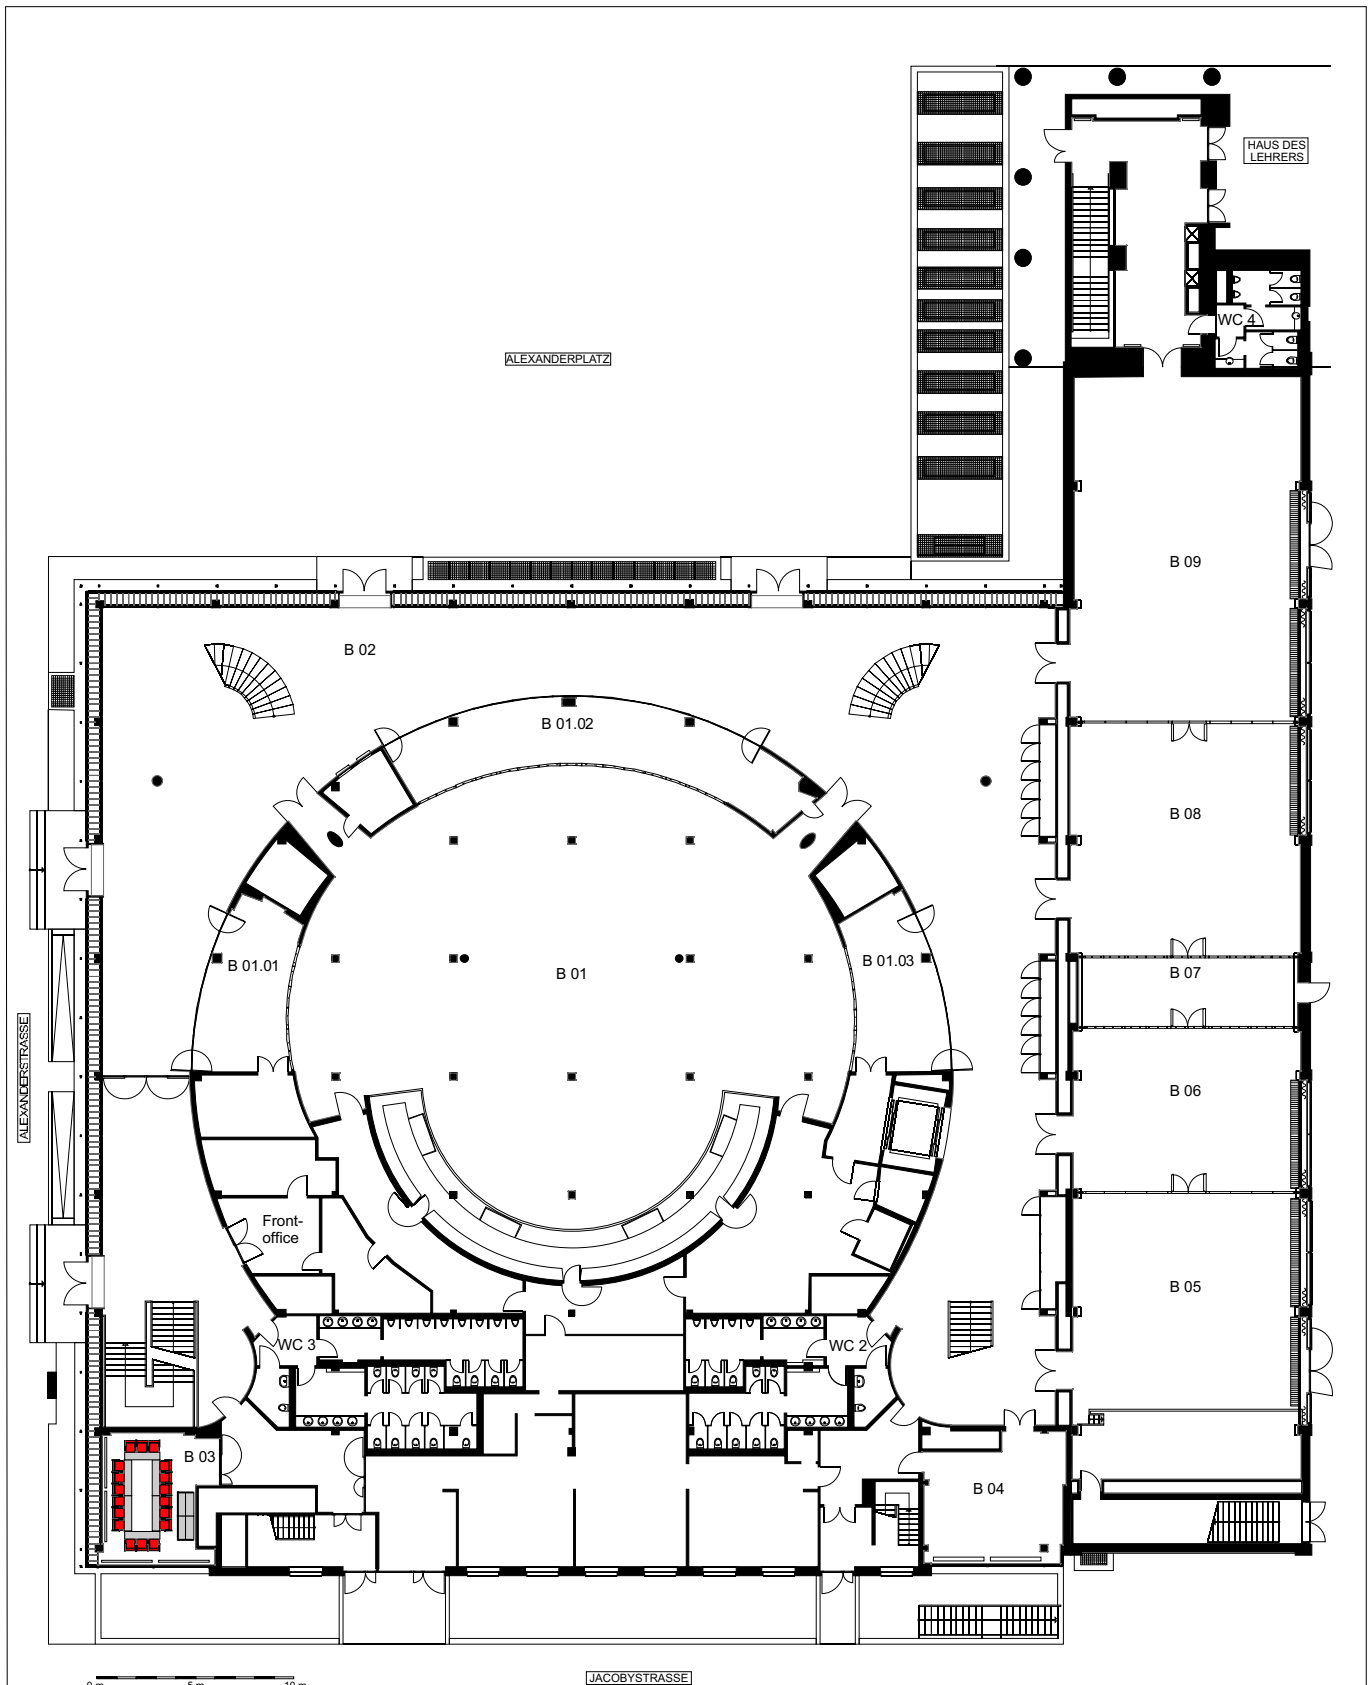

Room	Seating	Utilisation of room	Client/Organizer of the event:	Project/Event:
B 03	18 boardroom style			 bcc Berliner Congress Center GmbH Alexanderstraße 11, 10178 Berlin Tel. 0049 (030) 23 80 67 50 Fax 0049 (030) 23 80 68 34 E-Mail: info@bcc-berlin.de www.bcc-berlin.de
			Date of event:	
			Level B	
			State of planning:	
			Most recent amendment and verification by:	
			Subject to change. All measures are to be checked on site. This drawing is property of the bcc Berliner Congress Center GmbH. It is proprietary and may not be duplicated or used without explicit permission.