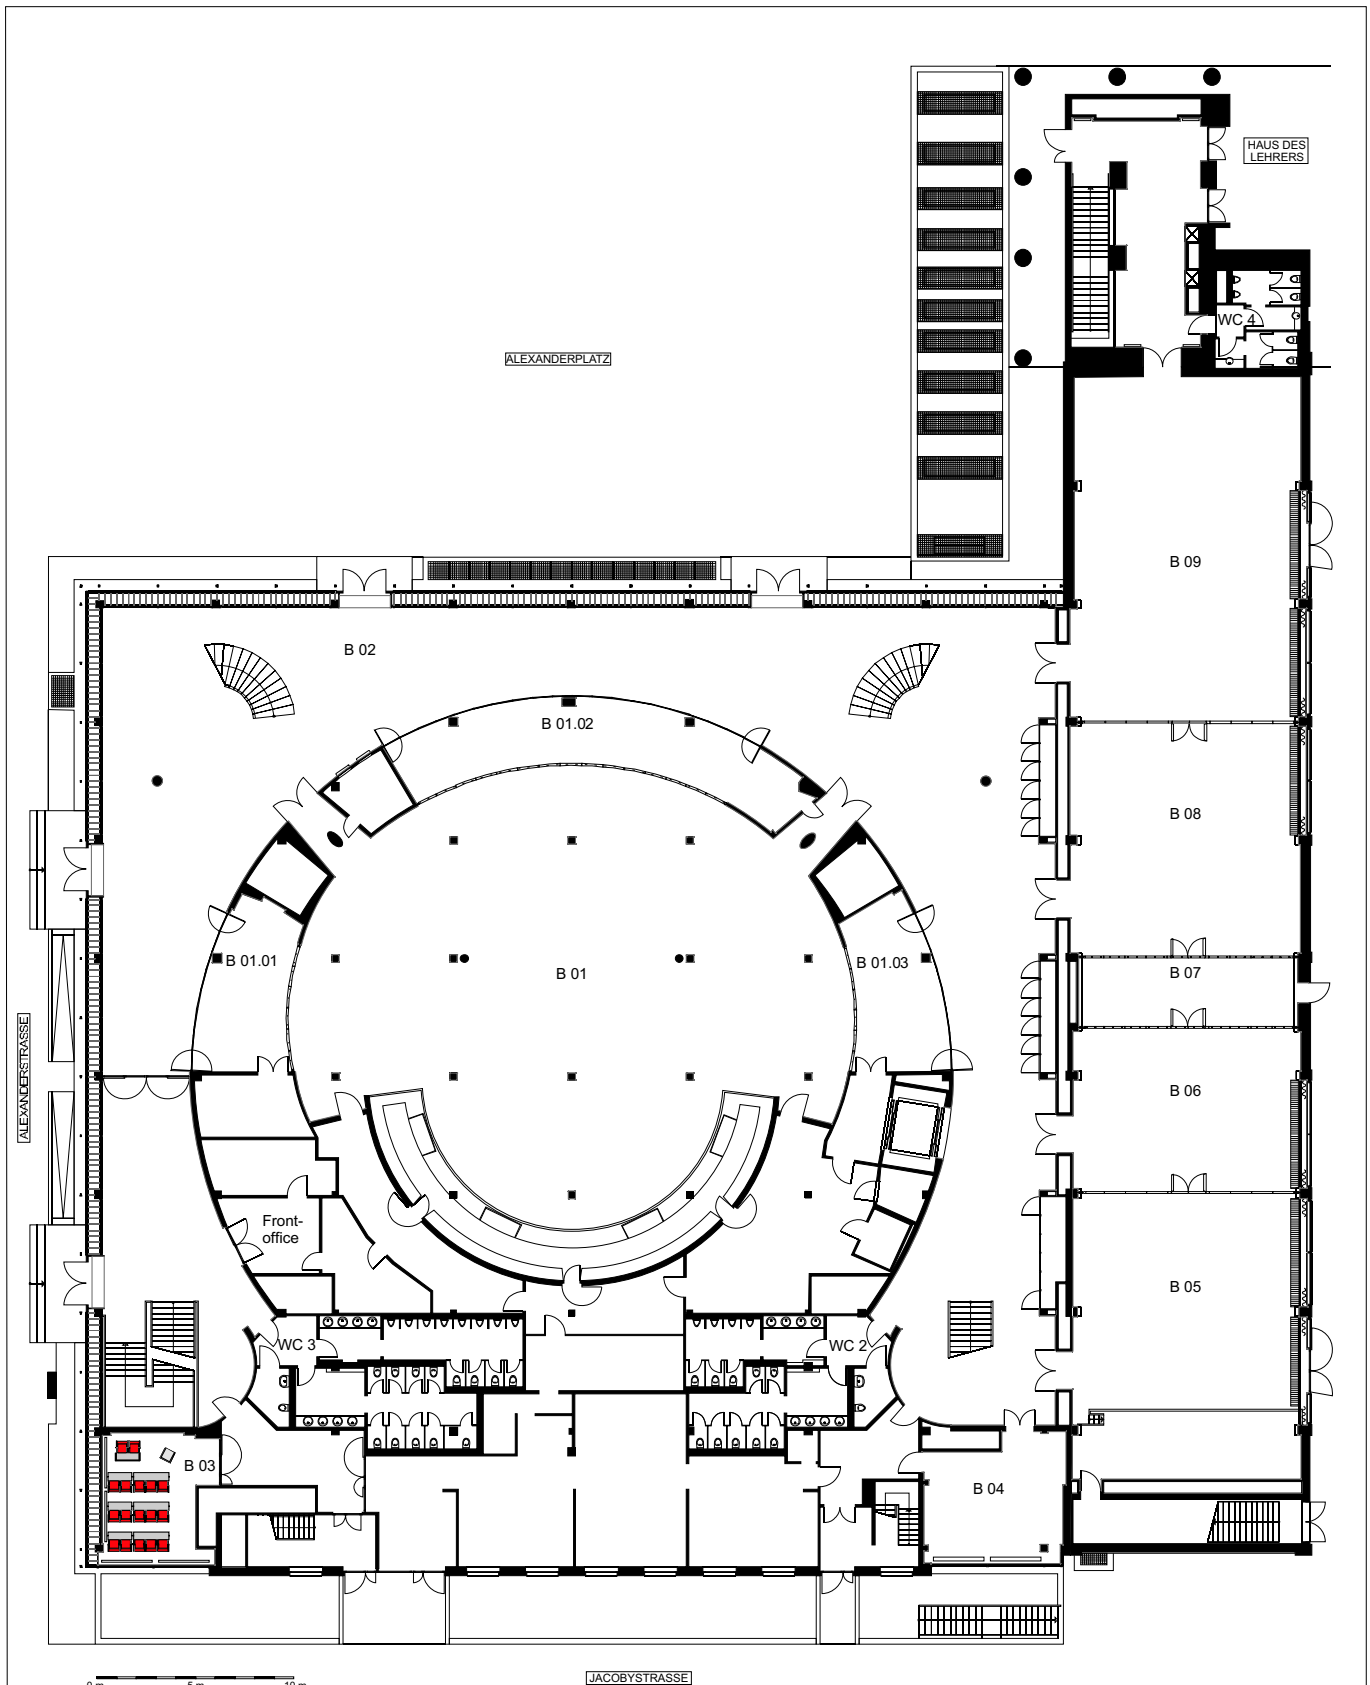

Room	Seating	Utilisation of room	Client/Organizer of the event:	Project/Event:
B 03	15 classroom style			berliner congress center bcc Berliner Congress Center GmbH Alexanderstraße 11, 10178 Berlin Tel. 0049 (030) 23 80 67 50 Fax 0049 (030) 23 80 68 34 E-Mail: info@bcc-berlin.de www.bcc-berlin.de
			Date of event:	
			Level B	
			State of planning:	
			Most recent amendment and verification by:	
			Subject to change. All measures are to be checked on site. This drawing is property of the bcc Berliner Congress Center GmbH. It is proprietary and may not be duplicated or used without explicit permission.